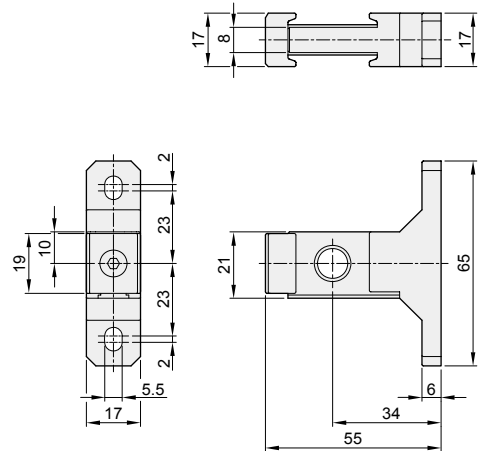

Air unit

Modularize Rectangular Base - External dimensions

CHELIC

► N-10D Modularize type

Suitable for N100 series

► N-20D Modularize type

Suitable for N200 series

► N-30D Modularize type