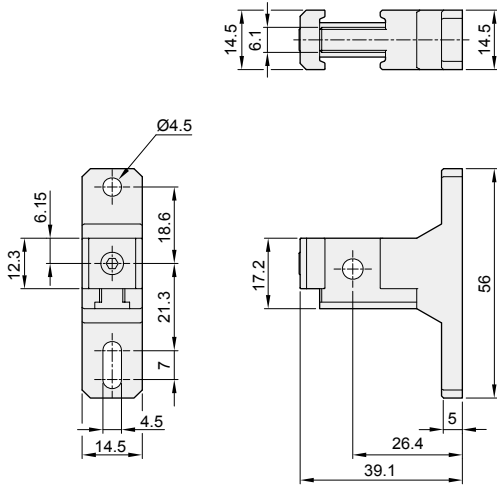

Air unit

Modularize Rectangular Base - External dimensions

CHELIC

► N-10D Modularize type

Suitable for N100 series

► N-20D Modularize type

Suitable for N200 series

► N-30D Modularize type