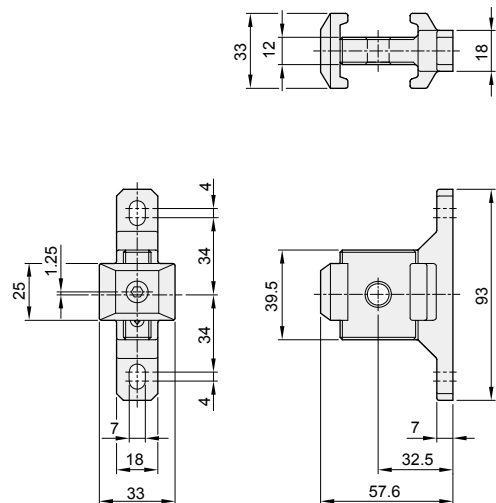

► N-40D Modularize type

Suitable for N400 series