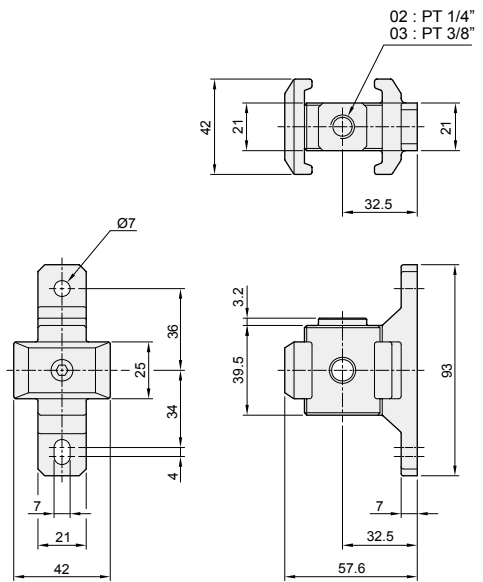

► N-40DT Modularize type

Suitable for N400 series