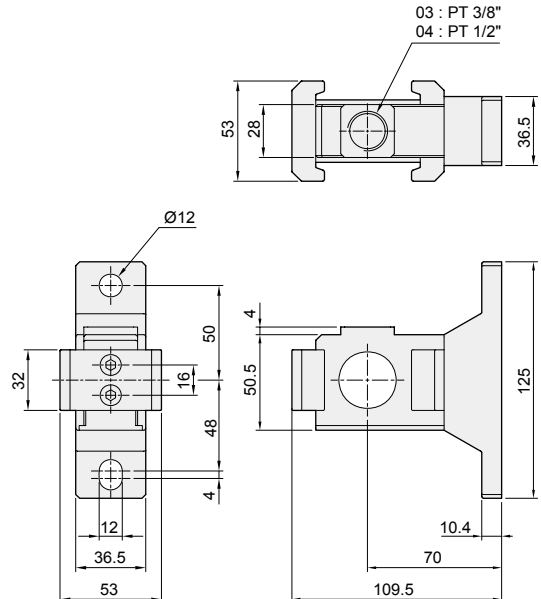

Suitable for N500 series

Air unit

L type Bracket - External dimensions

CHELIC

● N-10B Modularize type

Suitable for NR100,NFR100 series

● N-10C Modularize type

Suitable for NF100,NL100 series