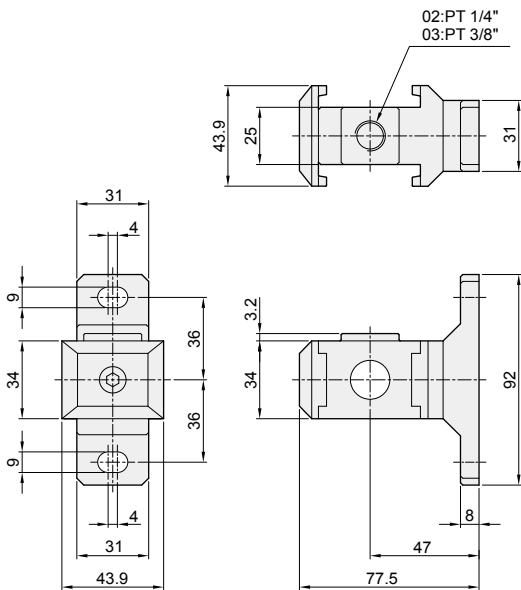

► N-45DT Modularize type

Suitable for N450 series