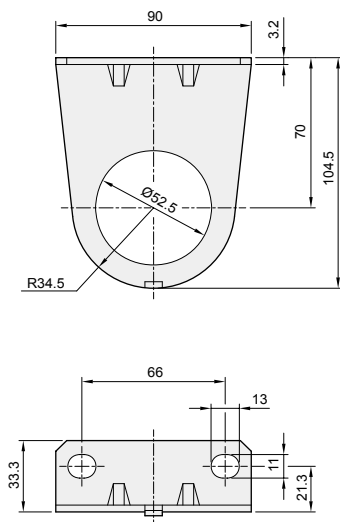

L type Bracket - External dimensions

CHELIC

● N-45B Modularize type

Suitable for NR450 series (Share with M-60B)

● N-45C Modularize type

Suitable for NF450, NL450, NFR450 series

● N-50B Modularize type

Suitable for NR500 series