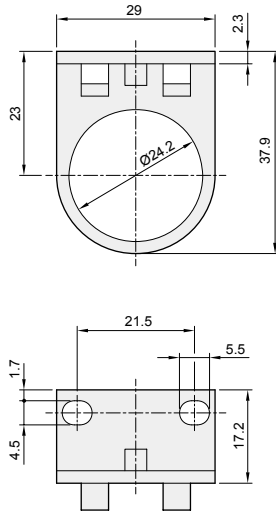

Suitable for N500 series

Air unit

L type Bracket - External dimensions

CHELIC

● N-10B Modularize type

Suitable for NR100,NFR100 series

● N-10C Modularize type

Suitable for NF100,NL100 series