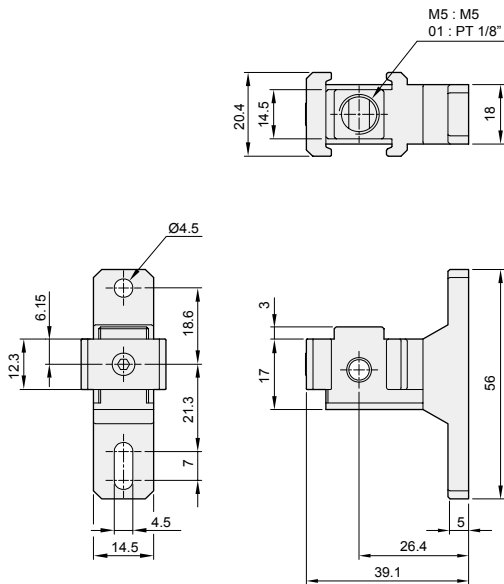

► N-50D Modularize type

Suitable for N500 series

► N-10DT Modularize type

Suitable for N100 series

► N-20DT Modularize type

Suitable for N200 series

Air unit

Modularize Rectangular Base - External dimensions