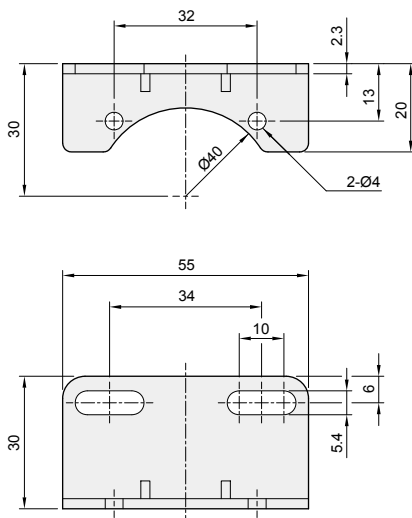

● N-20B Modularize type

Suitable for NR200,NFR200 series