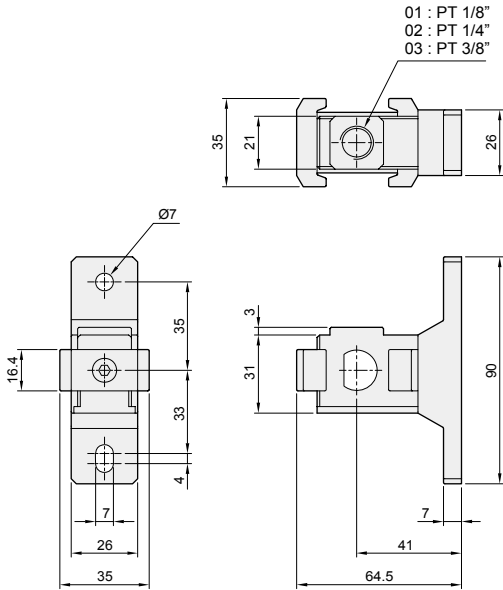

Air unit

Modularize Rectangular Base - External dimensions

CHELIC

► N-30DT Modularize type

Suitable for N300 series