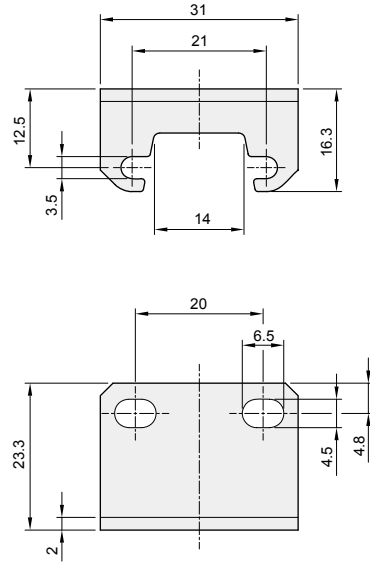

Suitable for N500 series

Air unit

L type Bracket - External dimensions

CHELIC

● N-10B Modularize type

Suitable for NR100,NFR100 series

● N-10C Modularize type

Suitable for NF100,NL100 series