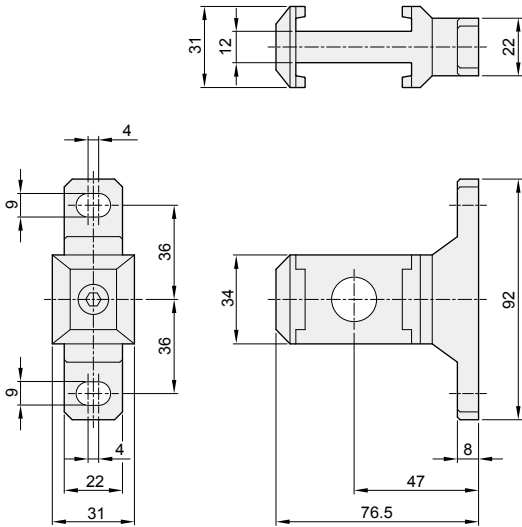

► N-50D Modularize type

Suitable for N500 series

► N-10DT Modularize type

Suitable for N100 series

► N-20DT Modularize type

Suitable for N200 series

Air unit

Modularize Rectangular Base - External dimensions