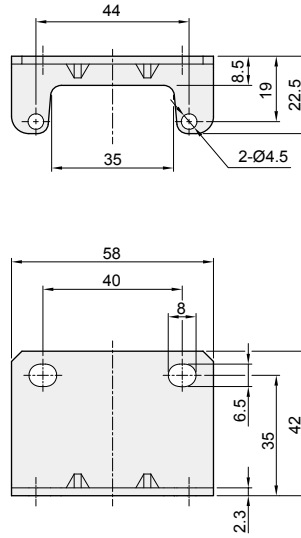

◉ N-30C Modularize type

Suitable for NF300,NL300,NFR300 series