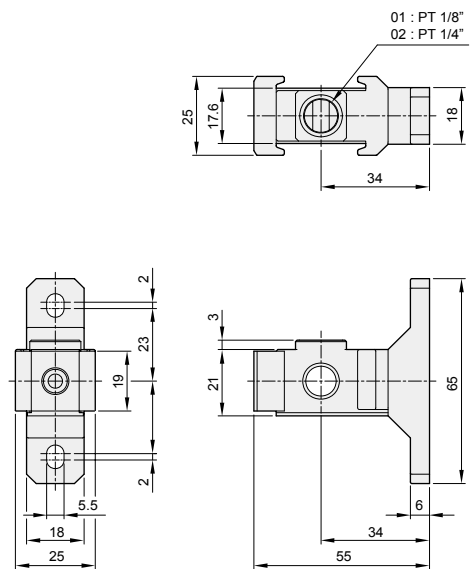

► N-50D Modularize type

Suitable for N500 series

► N-10DT Modularize type

Suitable for N100 series

► N-20DT Modularize type

Suitable for N200 series

Air unit

Modularize Rectangular Base - External dimensions