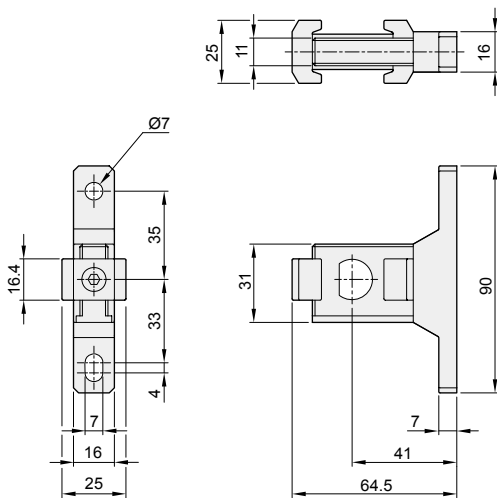

► N-30D Modularize type

Suitable for N300 series