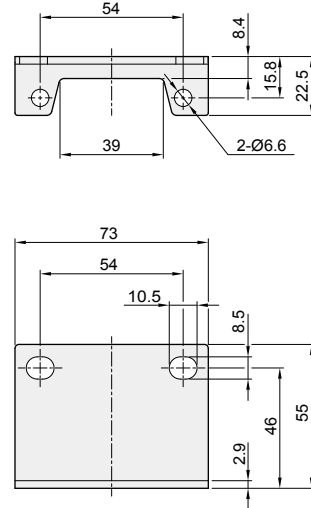

L type Bracket - External dimensions

CHELIC

● N-45B Modularize type

Suitable for NR450 series (Share with M-60B)

● N-45C Modularize type

Suitable for NF450, NL450, NFR450 series

● N-50B Modularize type

Suitable for NR500 series