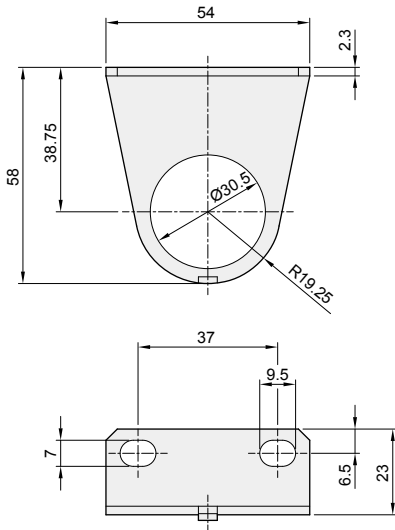

Air unit

L type Bracket - External dimensions

CHELIC

◉ N-30B Modularize type

Suitable for NR300 series