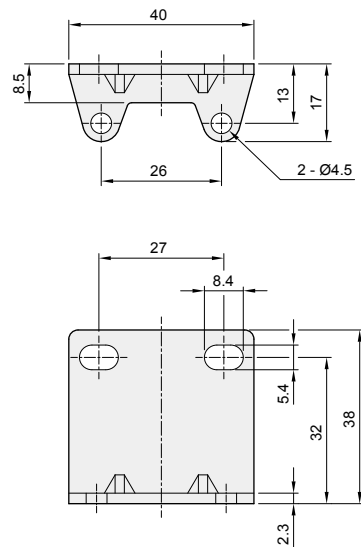

● N-20C Modularize type

Suitable for NF200,NL200 series