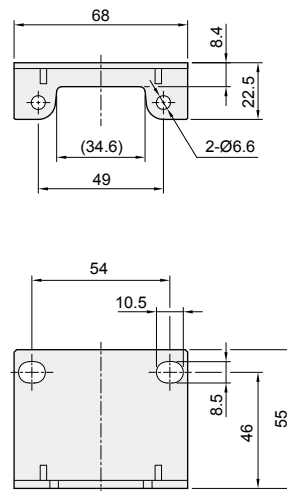

◉ N-40C Modularize type

Suitable for NF400,NL400,NFR400 series