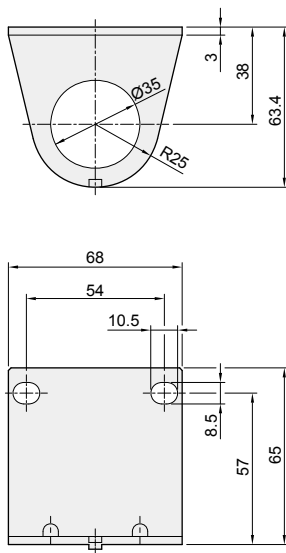

◉ N-40B Modularize type

Suitable for NR400 series