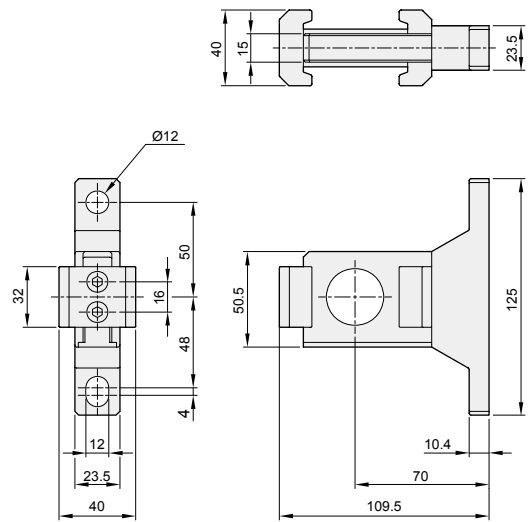

► N-50D Modularize type

Suitable for N500 series

► N-10DT Modularize type

Suitable for N100 series

► N-20DT Modularize type

Suitable for N200 series

Air unit

Modularize Rectangular Base - External dimensions