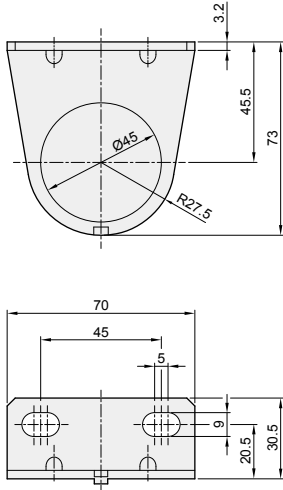

L type Bracket - External dimensions

CHELIC

● N-45B Modularize type

Suitable for NR450 series (Share with M-60B)

● N-45C Modularize type

Suitable for NF450, NL450, NFR450 series

● N-50B Modularize type

Suitable for NR500 series