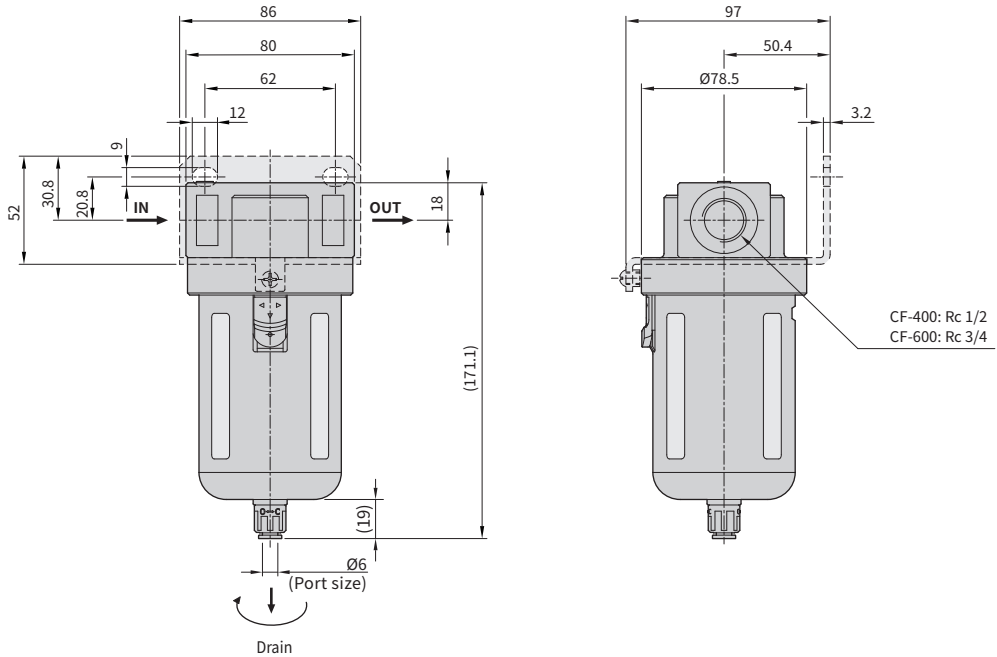

Dimensions

CHELIC

AF - 150 Standard

BL - 200 - H Standard

AC
BC
CC

AFC
BFC
CFC

FR

F

R

L

A/B/C

AF/ BF/ CF series Air Filter

Dimensions

CHELIC

CF - 400 - H Standard

-H	-H-F1	-S	-S-F2	-A
Manual drain (Standard)	Manual drain cock with fitting (Option)	Semi-Auto drain (Option)	Semi-Auto drain with fitting (Option)	Auto drain (Option AD-30)
 Rotate Turn left to drain	 Rotate Turn left to drain	 Rotate Turn left to drain	 Rotate Turn left to drain	