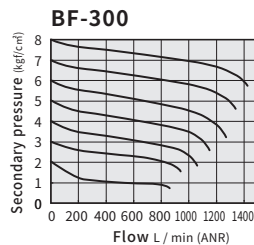

AF/ BF/ CF series Air Filter

Product features

CHELIC

Symbol:

Specification

Item	Model	AF-150 (200)	BF-200 (300)	CF-400 (600)
Fluid		Air		
Port Size	Rc	1/8, (1/4)	1/4, (3/8)	1/2 , (3/4)
Filter grade		5 μm		
Pressure range	kgf/cm ² (kPa)	0.5 ~ 8.5 (50 ~ 850)		
Max. pressure	kgf/cm ² (kPa)	9.5 (950)		
Ambient and fluid temperature	°C	5 ~ 60		
Bowl capacity	cc	15	60	100
Weight	kg	0.26	0.46	1.15
Material	Body	Aluminum die-casted		
	Bowl	Relieving type		

Flow rate characteristic graph

AC
BC
CC

AF
BF
CF

FR

F

R

L

A/B/C