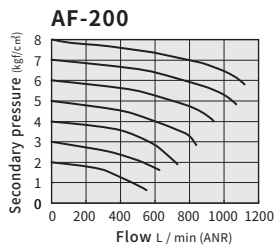

AF/ BF/ CF series Air Filter

Product features

CHELIC

Symbol:

Specification

Item	Model	AF-150 (200)	BF-200 (300)	CF-400 (600)
Fluid		Air		
Port Size	Rc	1/8, (1/4)	1/4, (3/8)	1/2 , (3/4)
Filter grade		5 μm		
Pressure range	kgf/cm ² (kPa)	0.5 ~ 8.5 (50 ~ 850)		
Max. pressure	kgf/cm ² (kPa)	9.5 (950)		
Ambient and fluid temperature	°C	5 ~ 60		
Bowl capacity	cc	15	60	100
Weight	kg	0.26	0.46	1.15
Material	Body	Aluminum die-casted		
	Bowl	Relieving type		

Flow rate characteristic graph

AC
BC
CC

AF
BF
CF

FR

F

R

L

A/B/C