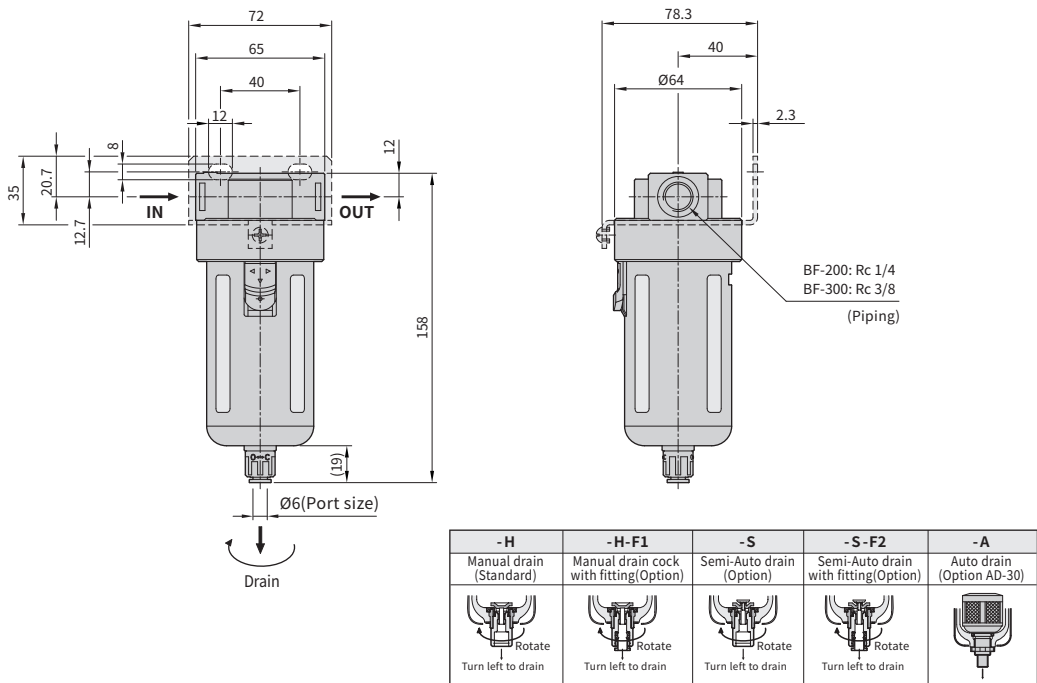

A series (5)

A series Note	—	●(standard)	●(option)	●(standard)
		Note1 (Outside fitting)	Note1 (Outside fitting)	Note1 (Outside fitting)

B, C series (5)

B, C series Note	●(option)	●(option)	●(option)
------------------	-----------	-----------	-----------

🔍 Note: 1. A series are outside fitting, others are inside fitting; please refer to P.1-1.06 auto drain construction.
 2. (standard): Standard accessory; (option): Optional accessory.

AF/ BF/ CF series Air Filter

Dimensions

CHELIC

AF - 150 Standard

BL - 200 - H Standard

AC
BC
CC

AFC
BFC
CFC

FR

F