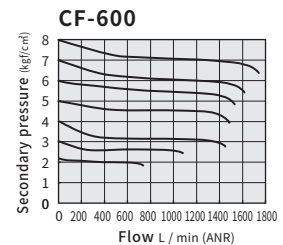

AF/ BF/ CF series Air Filter

Product features

CHELIC

Symbol:

Specification

Item	Model	AF-150 (200)	BF-200 (300)	CF-400 (600)
Fluid		Air		
Port Size	Rc	1/8, (1/4)	1/4, (3/8)	1/2 , (3/4)
Filter grade		5 μm		
Pressure range	kgf/cm ² (kPa)	0.5 ~ 8.5 (50 ~ 850)		
Max. pressure	kgf/cm ² (kPa)	9.5 (950)		
Ambient and fluid temperature	°C	5 ~ 60		
Bowl capacity	cc	15	60	100
Weight	kg	0.26	0.46	1.15
Material	Body	Aluminum die-casted		
	Bowl	Relieving type		

Flow rate characteristic graph

AC
BC
CC

AF
BF
CF

FR

F

R

L

A/B/C